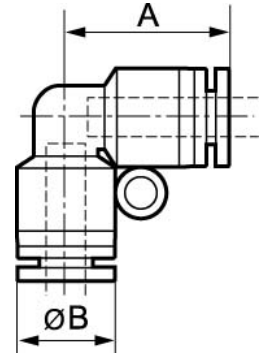

CONEX PUSH-IN FITTINGS CONNECTION FITTINGS

90° equal elbow - RPC ET

Min / Max operating pressure

0 / 10 bar

Min. / Max temperature

0 / 60 °C

Part number

RPC ET0404P